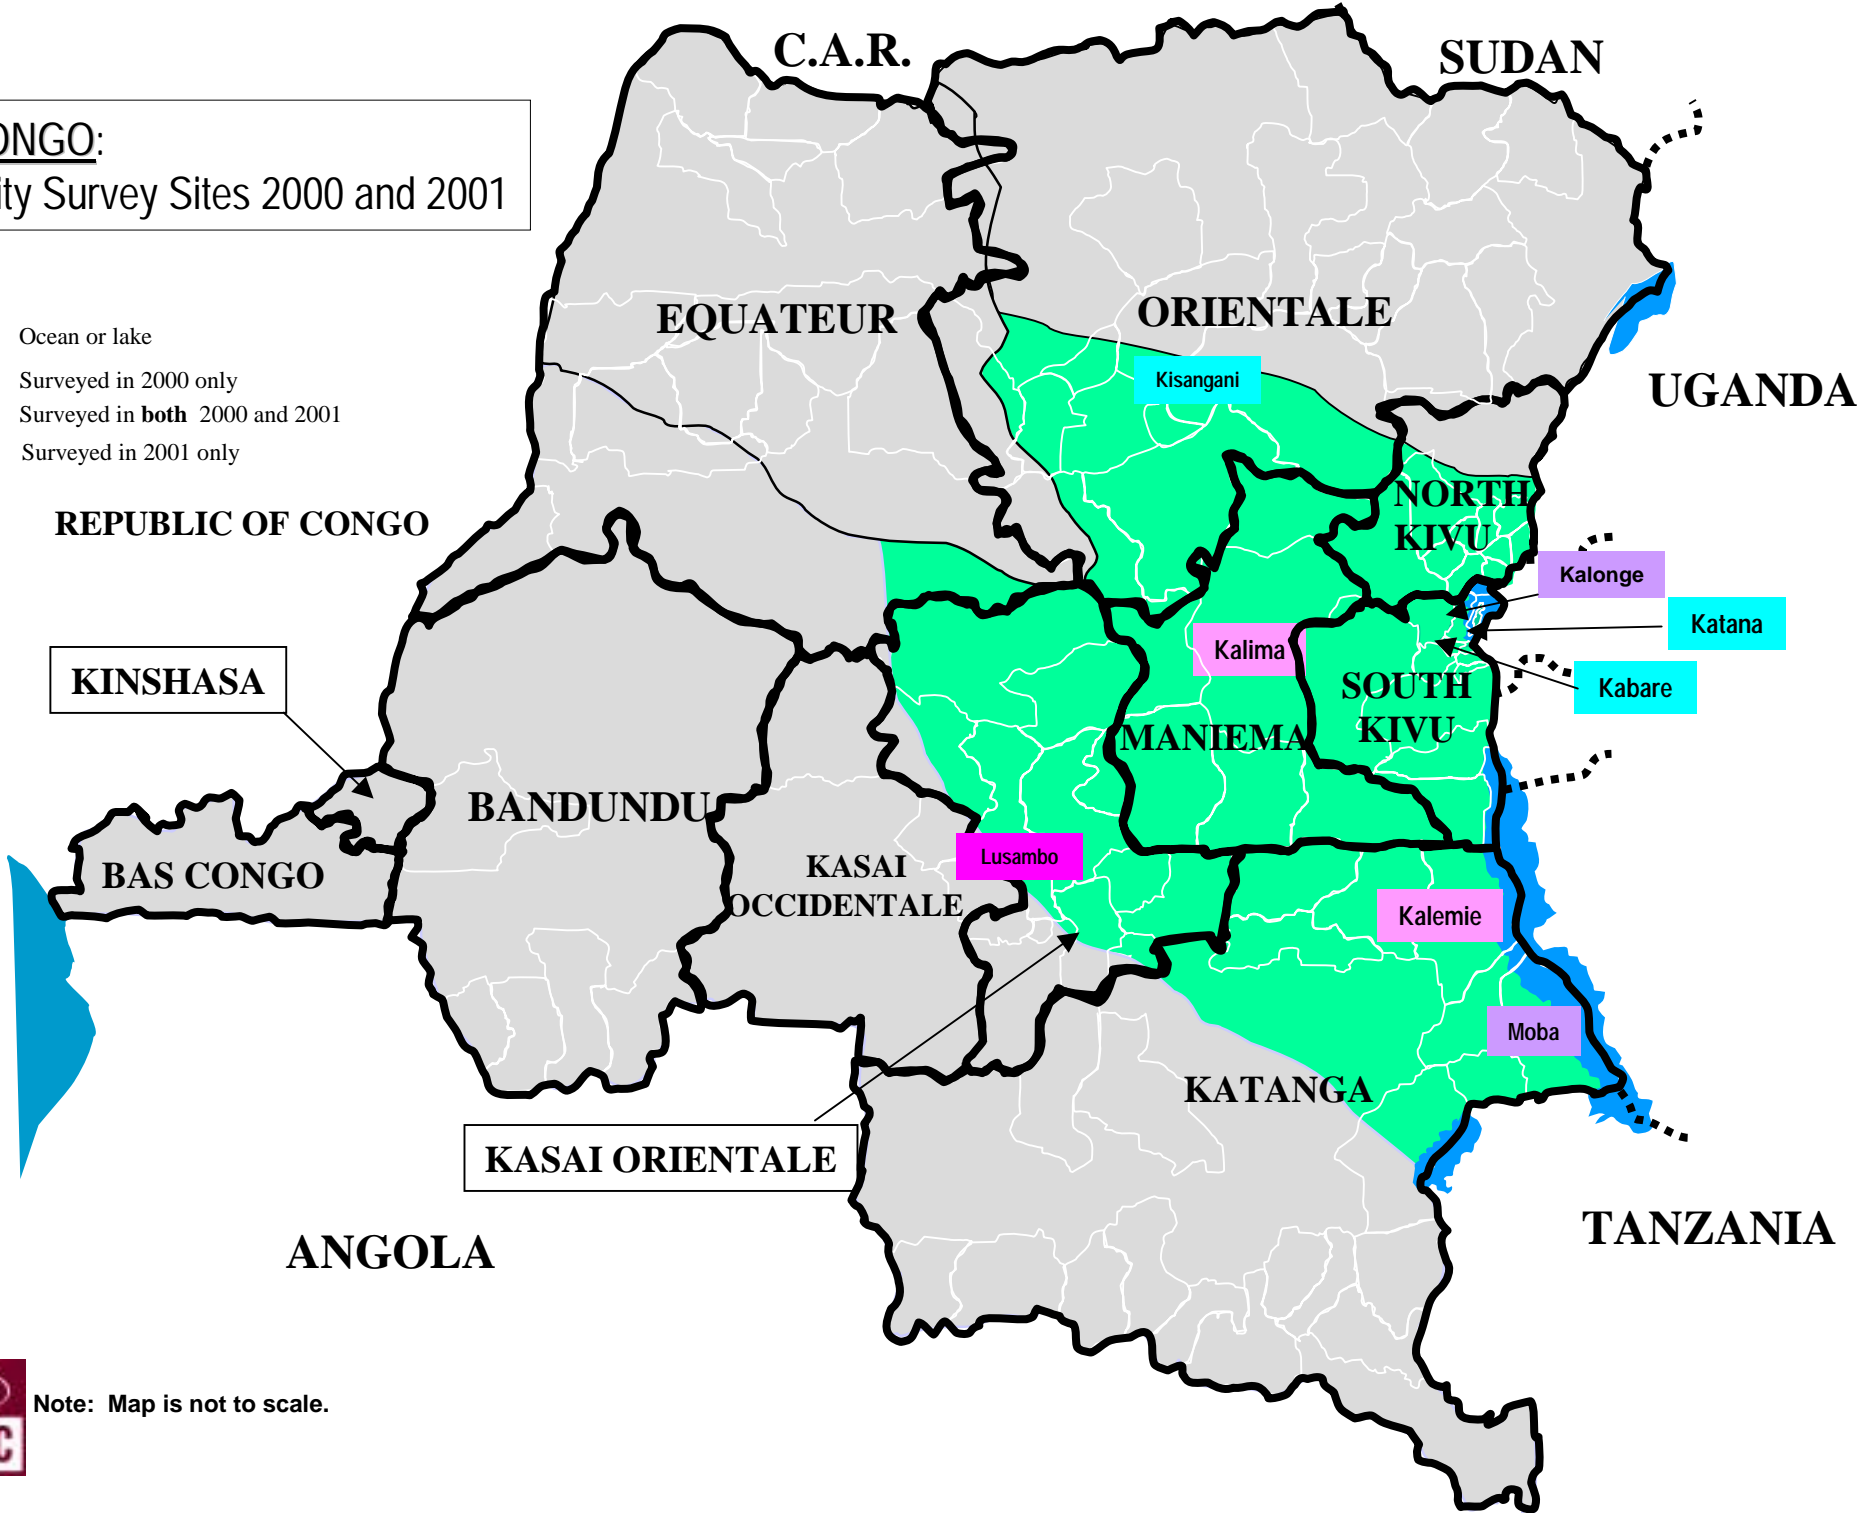

DR CONGO:
Mortality Survey Sites 2000 and 2001

Legend:

-  Ocean or lake
-  Surveyed in 2000 only
-  Surveyed in **both** 2000 and 2001
-  Surveyed in 2001 only

Note: Map is not to scale.